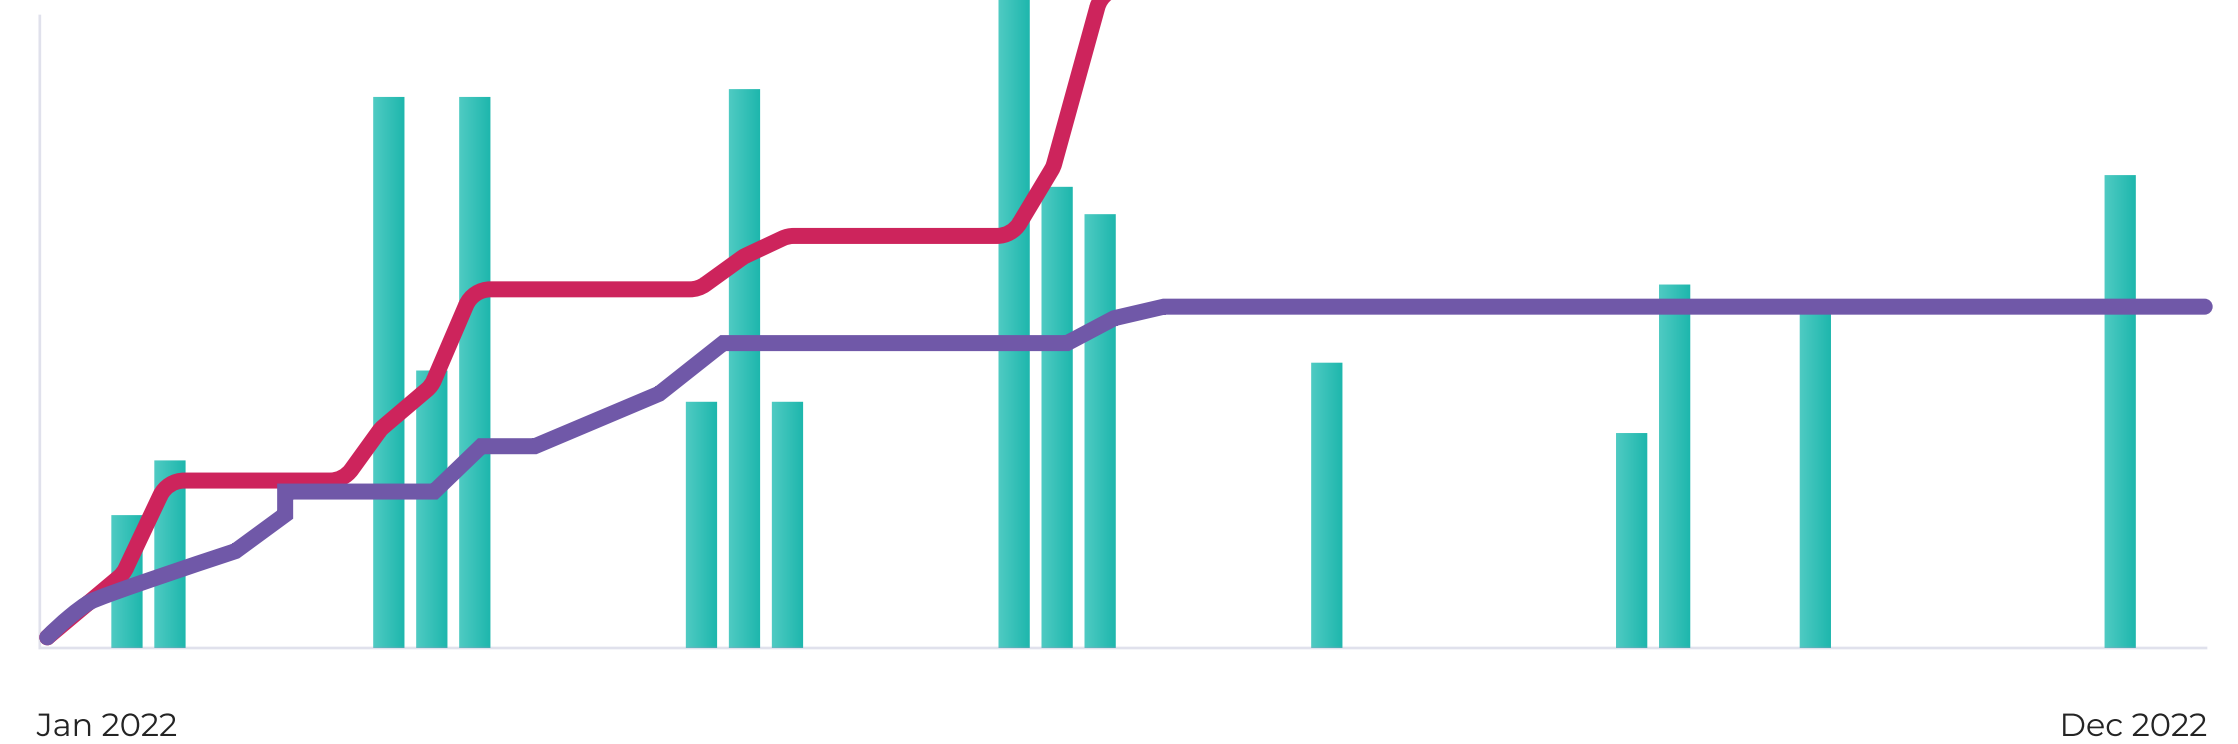

● Subscribers ● Views ● Online Average

100% Revenue   **15 000** Viewers, peak   **4 100** Viewers, avg   **100%** Meeting KPI