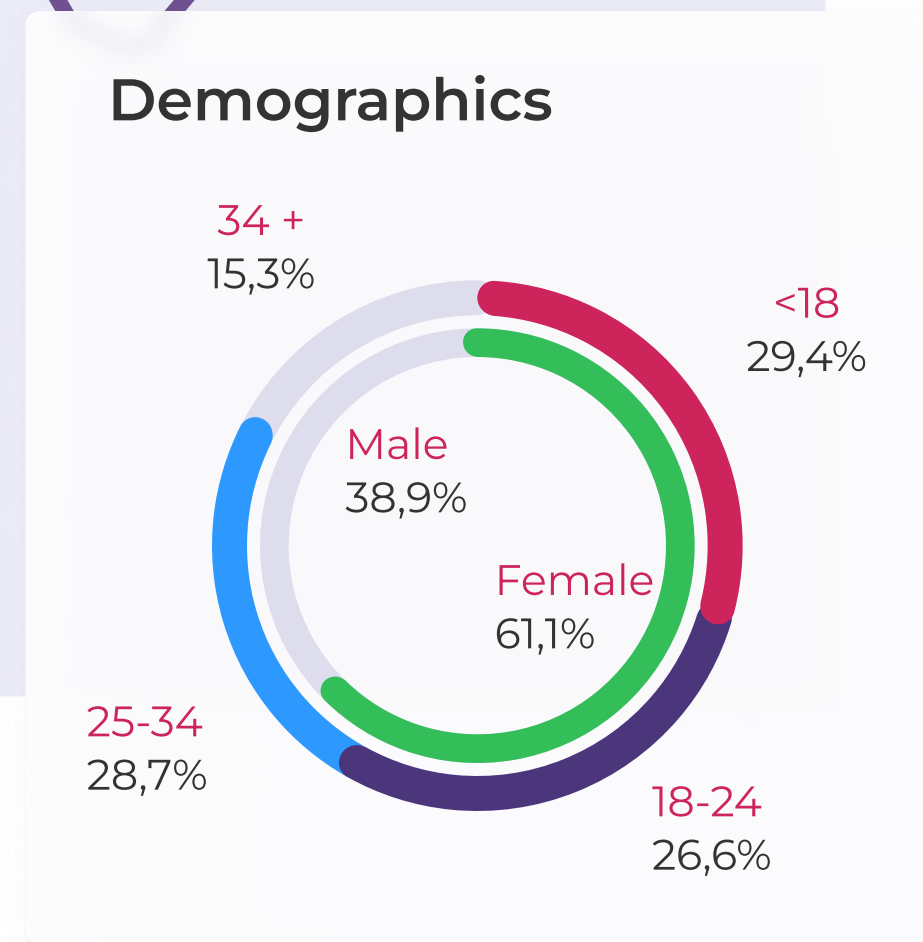

WHO WILL SEE YOUR STREAM

TARGET AND NEAR-TARGET AUDIENCES

Users who will see the stream include an audience of 16- to 35-year-olds who prefer games or entertainment content: computer and mobile games, movies, TV series, and anime.

Gross traffic
364.743 million views/month

>60%
Convertible traffic*

Target audience

Part of our traffic consists of people keen on computer and mobile games.

Near-target audience

If a viewer consumes video content in the form of movies and TV series, they may be interested in live broadcasts.

* convertible traffic is a net amount of traffic that successfully completes content viewing.