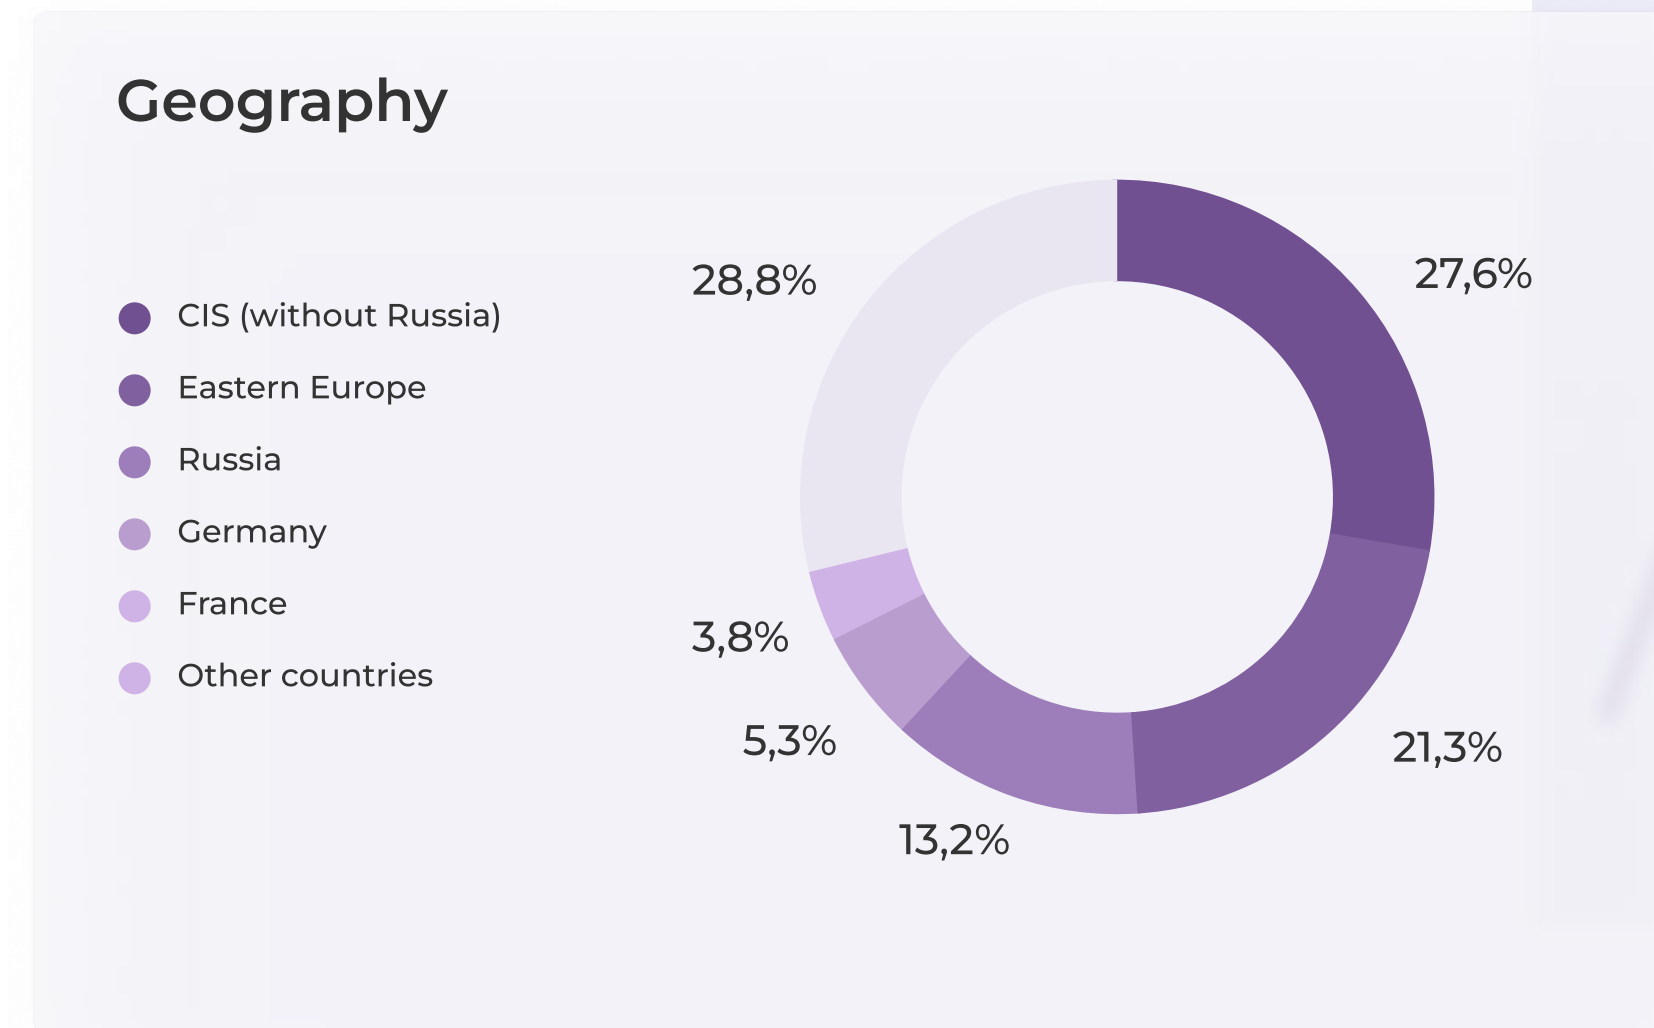

WHO WILL SEE YOUR STREAM

TARGET AND NEAR-TARGET AUDIENCES

Users who will see the stream include an audience of 16- to 35-year-olds who prefer games or entertainment content: computer and mobile games, movies, TV series, and anime.

Gross traffic
364.743 million views/month

>60%
Convertible traffic*

Target audience

Part of our traffic consists of people keen on computer and mobile games.

Near-target audience

If a viewer consumes video content in the form of movies and TV series, they may be interested in live broadcasts.

* convertible traffic is a net amount of traffic that successfully completes content viewing.