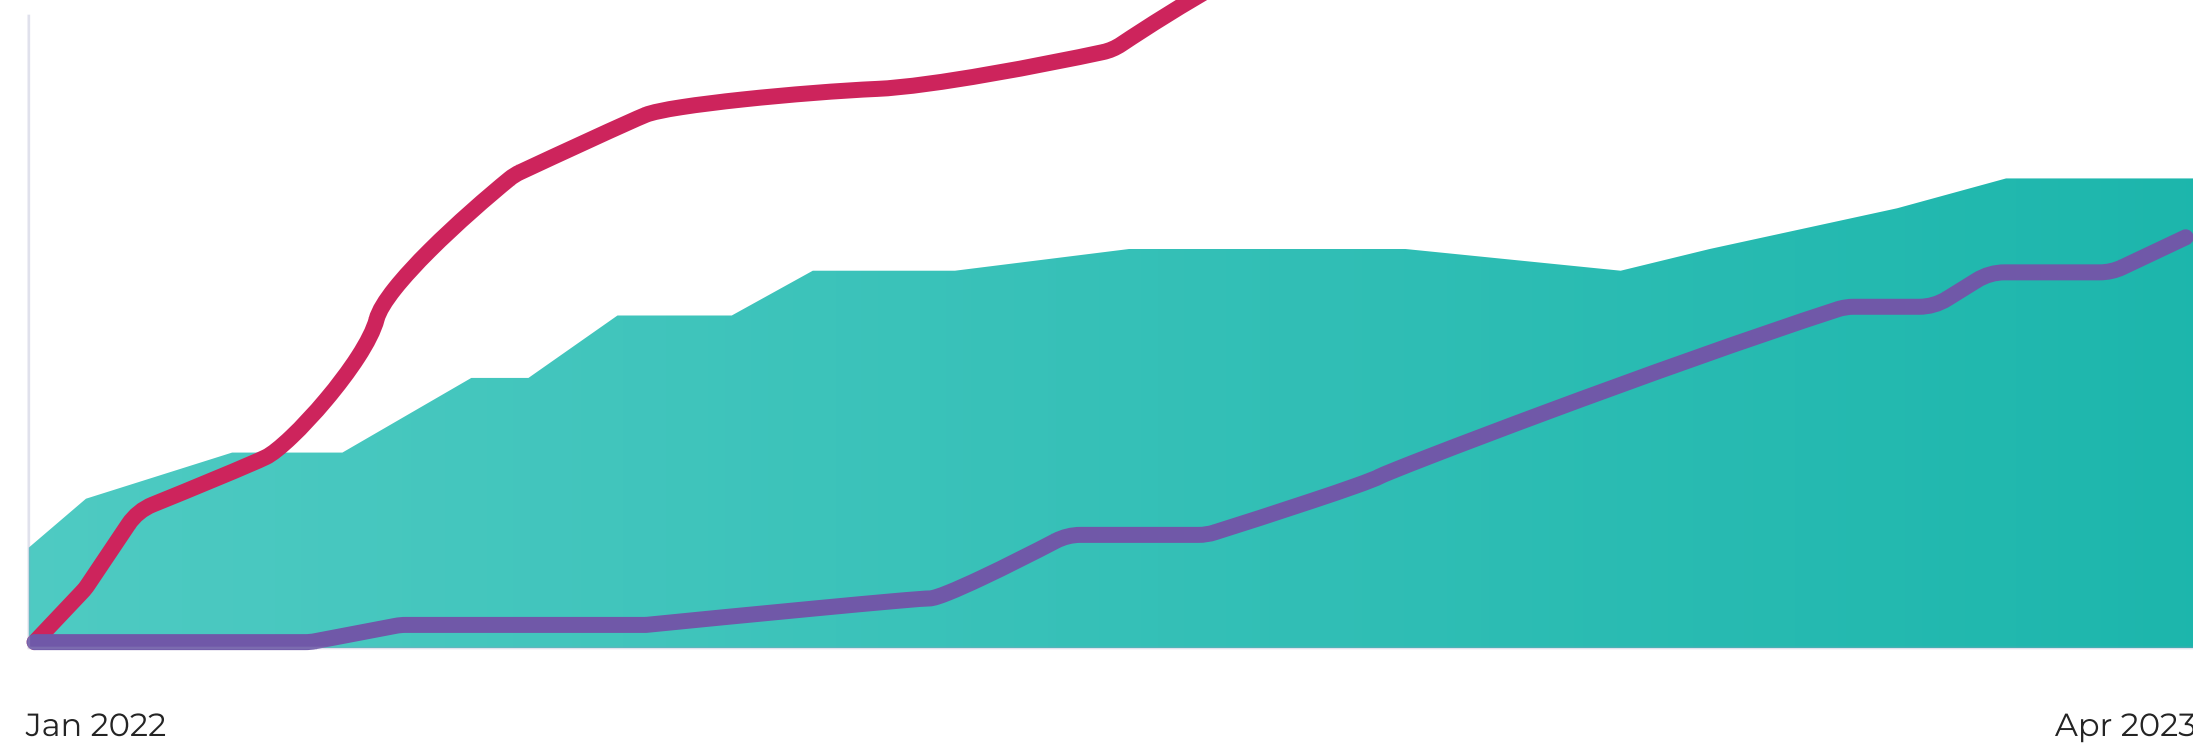

THEY TRUST US

OUR CLIENT'S RESULTS

Client:
Streamer, Twitch partner

All key metrics of the streamer are growing

Category
Just Chatting, GTA V

Reyden-X, due to the regular use, has increased all the key metrics of the channel.

Budget for Reyden-X
$130 per month

● Subscribers ● Views ● Online Average

+200% Revenue   **+22%** Followers   **+77%** Viewers   **> 800** Subs

Client:
Streamer. studio, Twitch partner

Increased traffic, brought to the top and helped meet KPIs

Category
CS GO, Dota2

Providing traffic for live streams on eSports events and bringing them into the top of CS GO and Dota2 categories.

Budget for Reyden-X
$7500 per 6 months