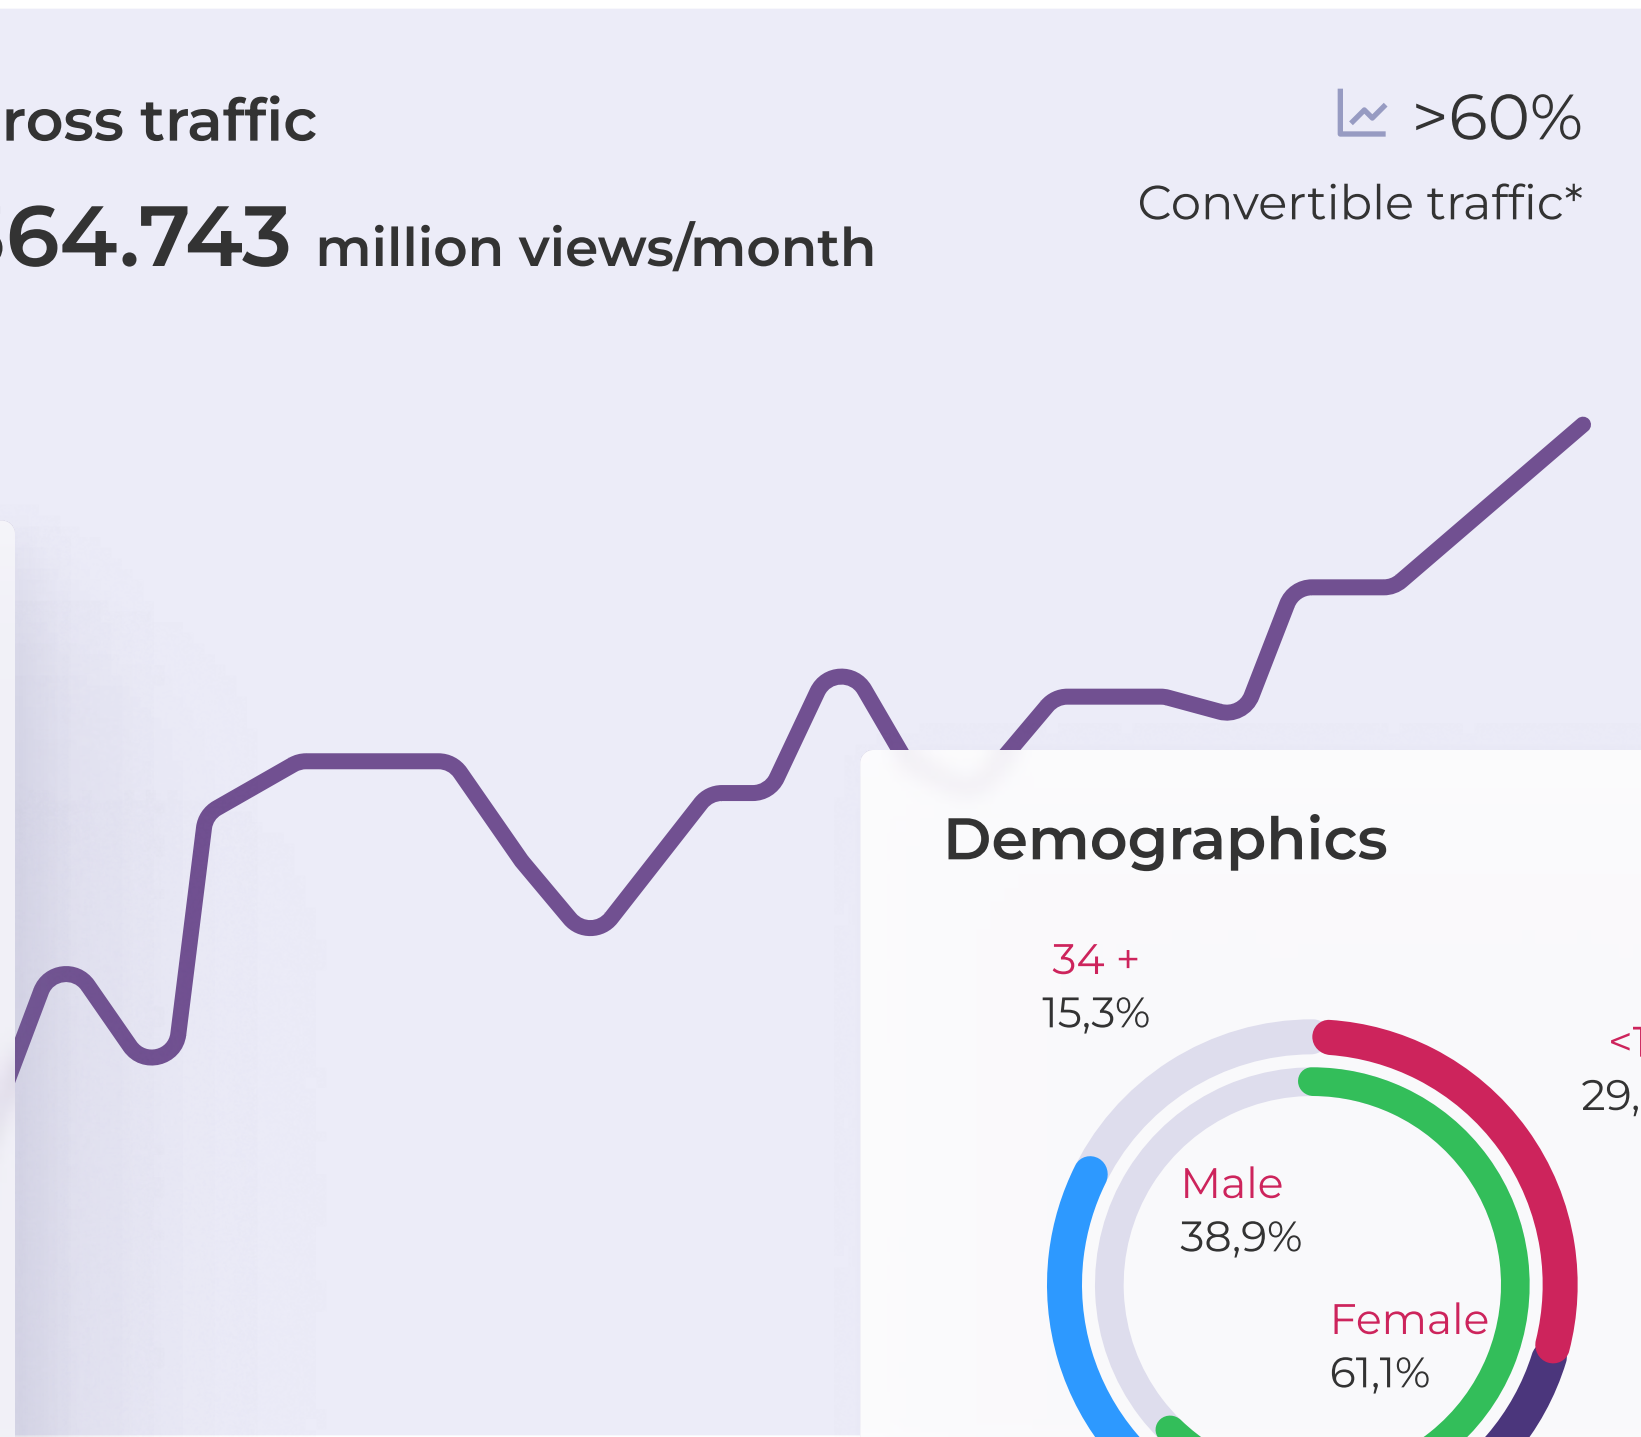

WHO WILL SEE YOUR STREAM

TARGET AND NEAR-TARGET AUDIENCES

Users who will see the stream include an audience of 16- to 35-year-olds who prefer games or entertainment content: computer and mobile games, movies, TV series, and anime.

Gross traffic
364.743 million views/month

 >60%
Convertible traffic*

Target audience

Part of our traffic consists of people keen on computer and mobile games.

Near-target audience

If a viewer consumes video content in the form of movies and TV series, they may be interested in live broadcasts.

* convertible traffic is a net amount of traffic that successfully completes content viewing.

THEY TRUST US

OUR CLIENT'S RESULTS

Client:
Streamer, Twitch partner

All key metrics of the streamer are growing

from **\$4** / per 1000 views

Filtering views by **location**

5 geographic areas

Including the following features:

- Minimum viewing time 15 sec or more.
- More than 10,000 thematic sites
- Format of placement: pre-roll, content-roll
- Smooth viewings consumption function
- Delayed start of order
- Changing the volume of viewers
- Detailed promotion statistics
- Option to specify a video instead of a stream