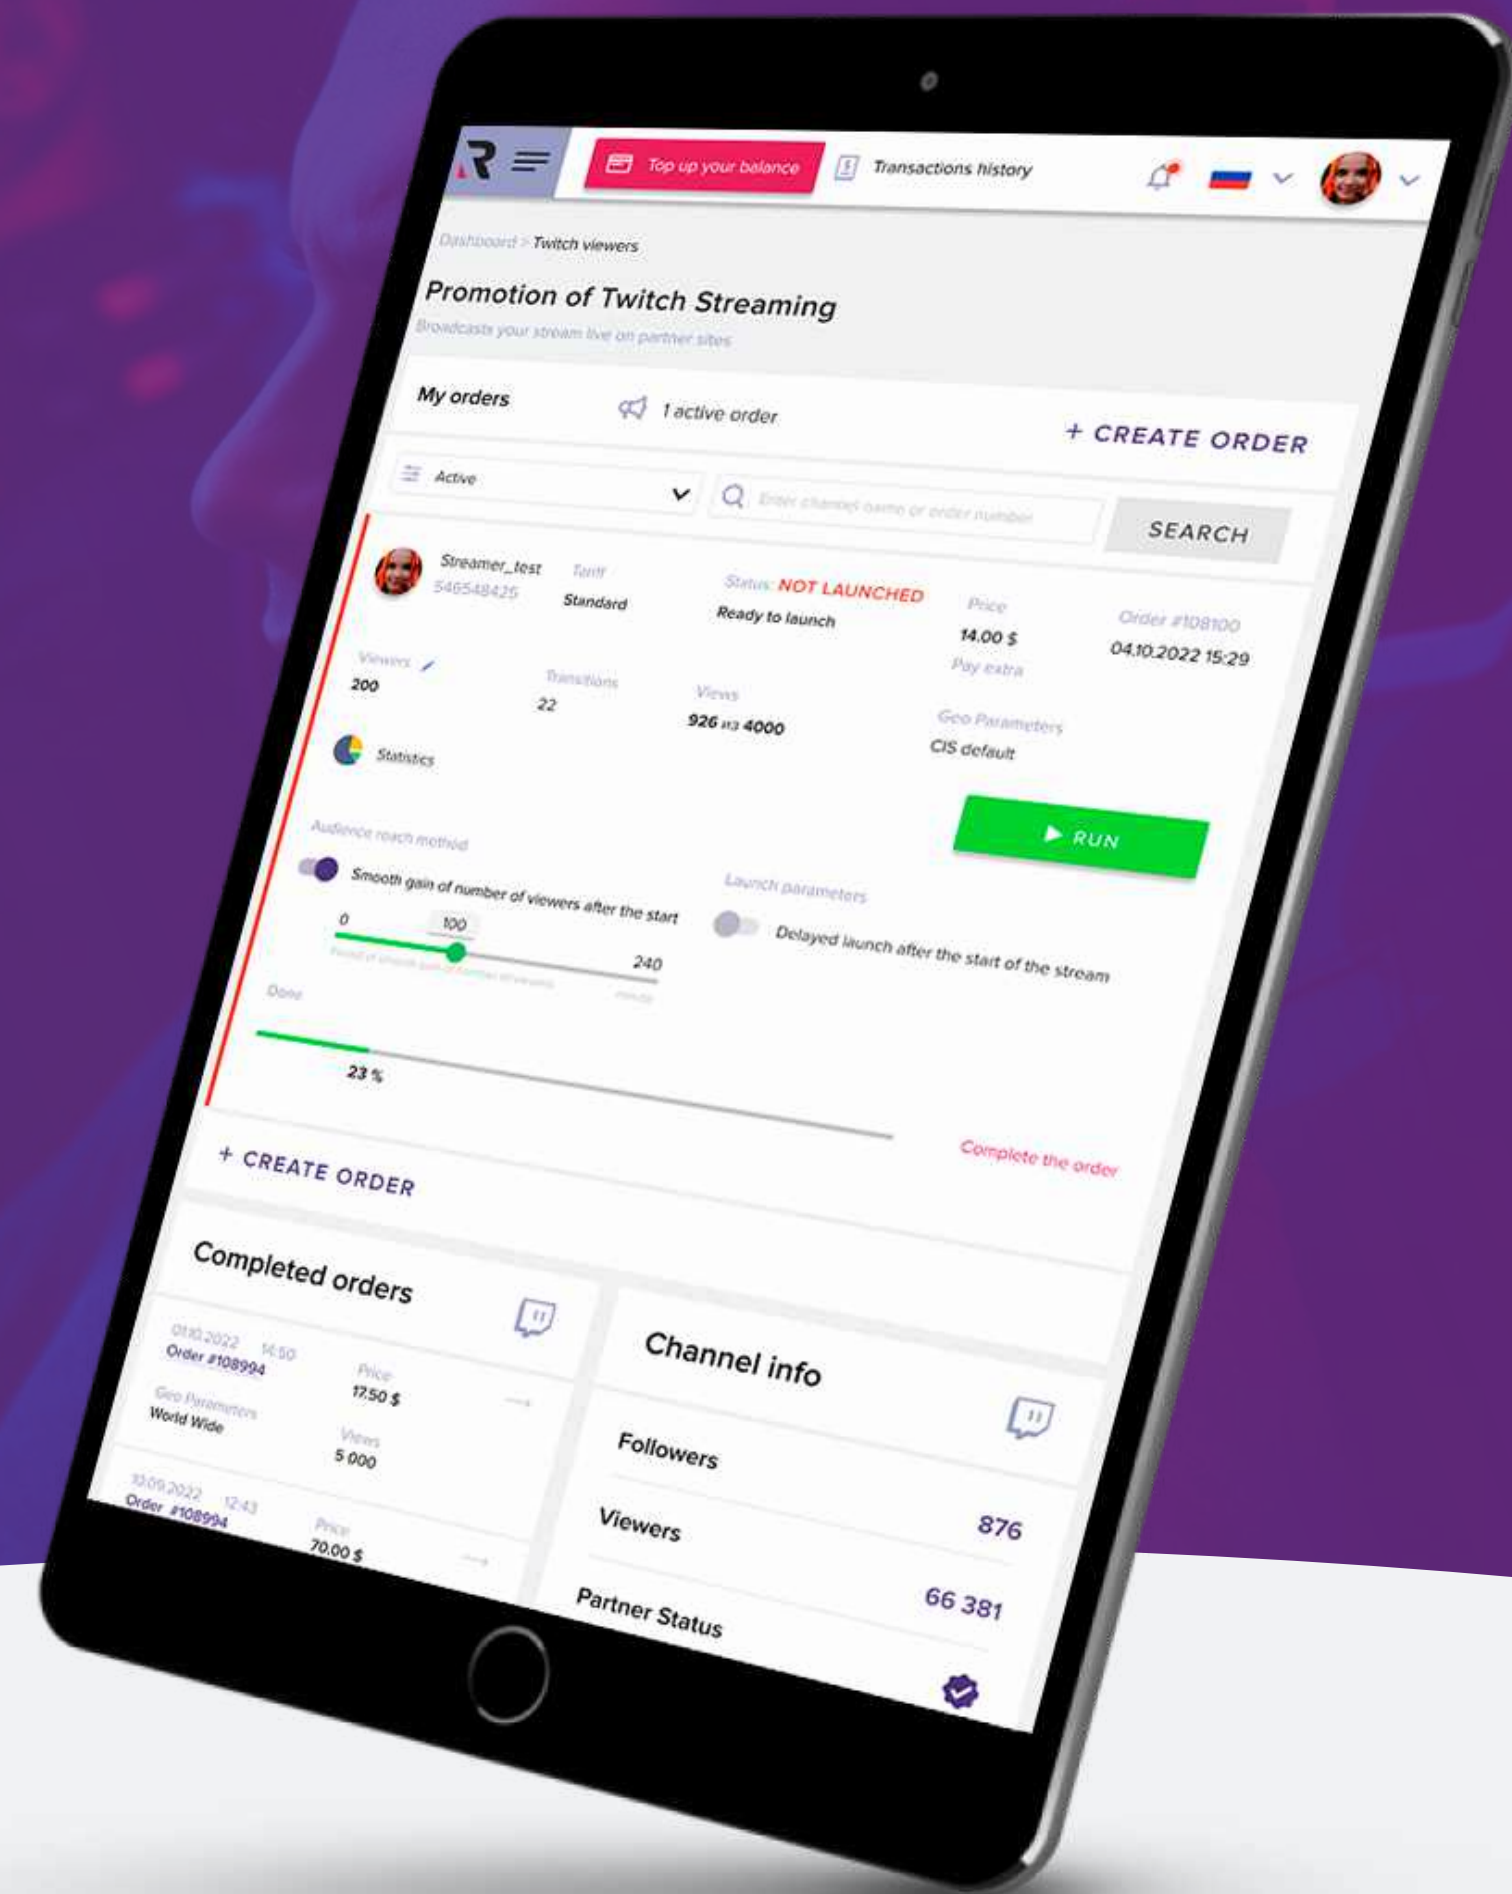

STREAMING PROMOTION PLATFORM

Automated service for promoting live streams and videos on external websites with integrated system of viewers and views management.

01 

Reyden-X shows the stream on external websites to real viewers

02 

Stream gets into the top of the category and in the recommendations section

03 

New viewers join the channel and take targeted actions

Supported platforms:

[SIGN UP NOW](#)

HOW IT WORKS

LIVE STREAMING ONLINE